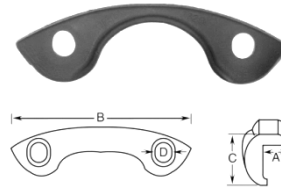

WHEEL CLAMPS

ZE571A

IMT 5 Spoke
 IMT 2456/01
 Meritor 3280K7863
 Mack 15QJ154A

A	B	C	D
28.5	73	63.5	19

ZE5953

IMT 3 Spoke
 Webb 3314

A	B	C	D
31.75	178	46	19

ZE5781

Mack Rear
 Mack 15QJ223CP8

A	B	C	D
47.5	63	61.5	19

ZE5821

Mack Rear
 15QJ223CP3

A	B	C	D
53.5	63	61.5	19

ZE5902

Mack Front
 Mack 15QJ248
 Meritor 2257Y1013
 Gunite WP722

A	B	C	D
12.7	63.5	92	19