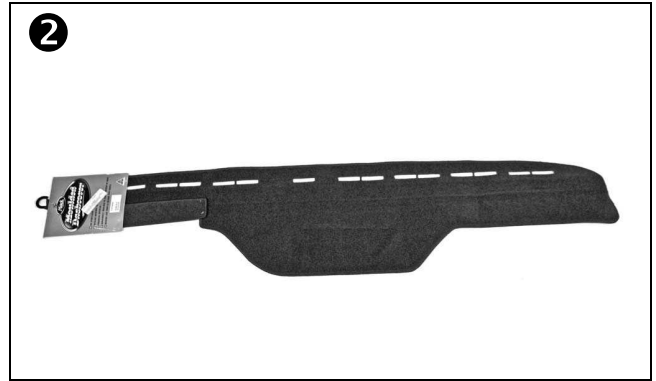

DASHMATS

ITEM	DESCRIPTION	PKG QTY	COLOUR	PART NUMBER	APPLICATION
1	Modern low profile velour type carpet – UV stabilised	Single	Grey	MDM1	CH,CL (with CH Cab)
2	Modern low profile velour type carpet – UV stabilised	Single	Grey	MDM2	QH-Qantum
3	Modern low profile velour type carpet – UV stabilised	Single	Taupe	MDM4	CH,CL,CX (with Granite Cab)
4	Modern low profile velour type carpet – UV stabilised	Single	Silver/Grey	V85121040	New Breed
4	Modern low profile velour type carpet – UV stabilised	Single	Burgundy (Maroon)	V85122956	New Breed