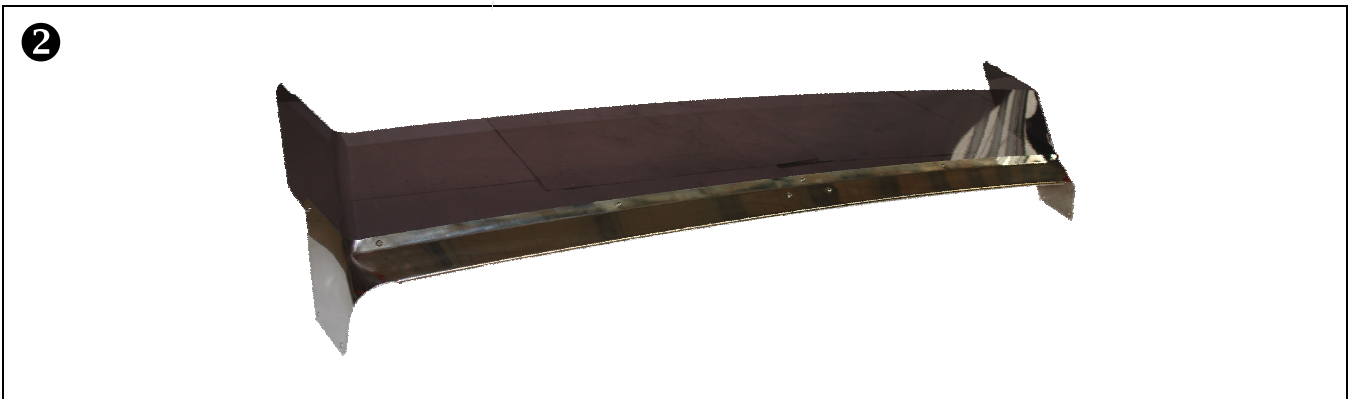

BONNET BUG DEFLECTORS

ITEM	DESCRIPTION	COLOUR	PART NUMBER	APPLICATION
1	Perspex	Various	750123LP *	R-model
1	Perspex	Various	750190LP *	RA-Superliner 1 & 2
1	Perspex	Various	Purchase ex Truck Stops Mt Maunganui *	CH,CL,CX-Vision, New Breed
2	Stainless Steel/Perspex	Various	MN80QM1915M *	CSM-Metroliner, CMM-Granite **
2	Stainless Steel/Perspex	Various	MN80QM1916M *	CMH Trident **

* Includes Mounting Brackets and Hardware

** Standard Production from; CSM-802357, CMM-802163, CMH-802927