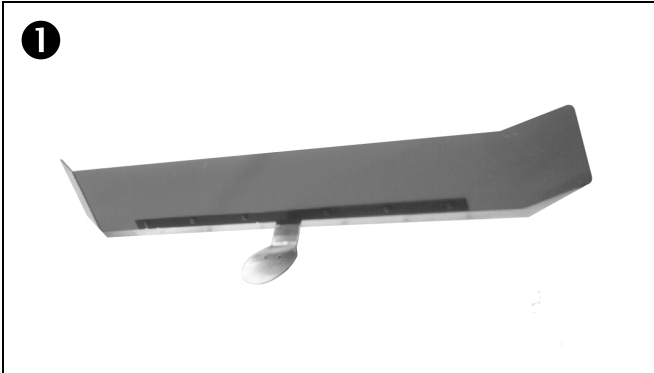

BONNET BUG DEFLECTORS

ITEM	DESCRIPTION	COLOUR	PART NUMBER	APPLICATION
1	Perspex	Various	750123LP *	R-model
1	Perspex	Various	750190LP *	RA-Superliner 1 & 2
1	Perspex	Various	Purchase ex Truck Stops Mt Maunganui *	CH,CL,CX-Vision, New Breed
2	Stainless Steel/Perspex	Various	MN80QM1915M *	CSM-Metroliner, CMM-Granite **
2	Stainless Steel/Perspex	Various	MN80QM1916M *	CMH Trident **

* Includes Mounting Brackets and Hardware

** Standard Production from; CSM-802357, CMM-802163, CMH-802927