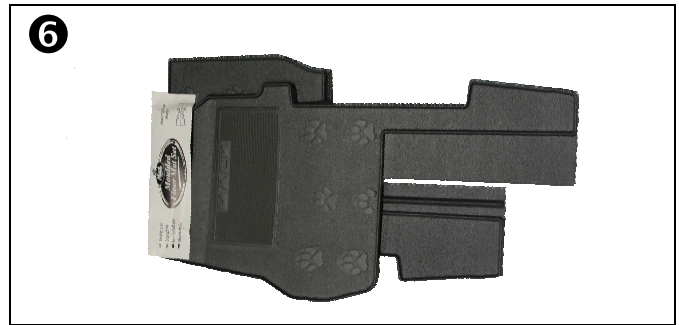

FLOOR MATS

ITEM	DESCRIPTION	PKG QTY	SIDE	COLOUR	PART NUMBER	APPLICATION
1	Polyvinyl (w/"Mack Bulldog" logo)	Set of 2	RH/LH	Black with B & W Logo	M9291-CHVIS	CH,CHR,CL, CLR,CX
2	Polyvinyl (w/"Mack" logo)	Set of 2	RH/LH	Black with Retro Logo	M9291-1171	R-model RA-Superliner, CH,CL,CLR,CX
2	Polyvinyl (w/"Mack" logo)	Set of 2	RH/LH	Black with Retro Logo	M9291-1170	Cruiselineer MH-Ultraliner
3	24" x30" Polyvinyl/Carpeted (w/"Mack" logo & "CH Trucks")	Single	Sleeper	Black with Retro Logo & Grey "CH Trucks"	MM9291-1177	Sleeper Cabs & All purpose Entry Mat
4	Polyvinyl (w/"Mack" logo)	Set of 2	RH/LH	Black with Black embossed Logo	MMATMACKQ	QH-Qantum
5	Polyvinyl (w/"Mack" logo)	Set of 2	RH/LH	Black with Black embossed Logo	MMATMACKV	R-model RA-Superliner, CHR,CL,CLR,CX
6	Polyvinyl Multifit (w/"Mack Paw Print" logo)	Set of 2	RH/LH	Grey	V-85116338	New Breed