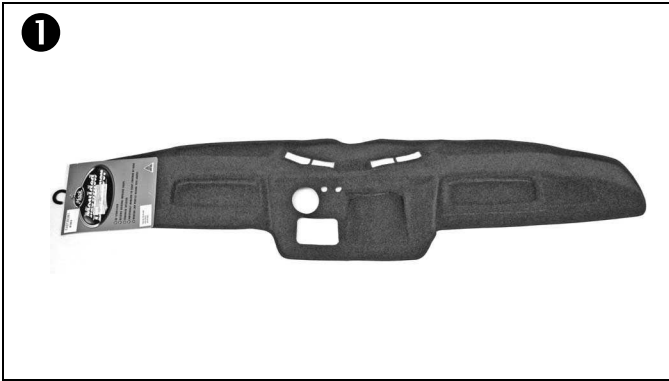

DASHMATS

ITEM	DESCRIPTION	PKG QTY	COLOUR	PART NUMBER	APPLICATION
1	Modern low profile velour type carpet – UV stabilised	Single	Grey	MDM1	CH,CL (with CH Cab)
2	Modern low profile velour type carpet – UV stabilised	Single	Grey	MDM2	QH-Qantum
3	Modern low profile velour type carpet – UV stabilised	Single	Taupe	MDM4	CH,CL,CX (with Granite Cab)
4	Modern low profile velour type carpet – UV stabilised	Single	Silver/Grey	V85121040	New Breed
4	Modern low profile velour type carpet – UV stabilised	Single	Burgundy (Maroon)	V85122956	New Breed