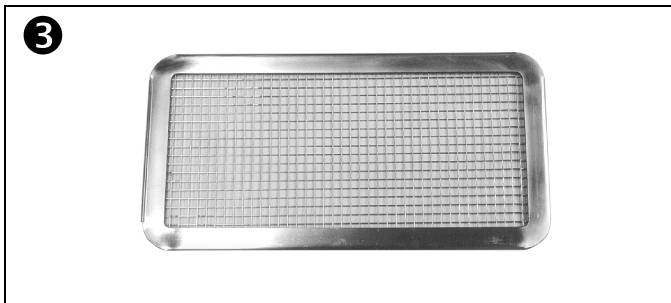

HEADLAMP COVERS

Item	DESCRIPTION	PKG QTY	PART NUMBER		APPLICATION
1	Perspex	Set of 2	M33MO29408K	■	G330/340 Manager G300/340 Maxter
1	Wire Mesh (Black)		MN80MO1578M		
2	Metal Grille (Silver)	Single	R5010133917	■	Kerax
2	Metal Grille	Left	R5010306813		
		Right	R5010306857		
3	Wire Mesh	Single	MN80MO990M2	● ●	G330 Midliner
4	Perspex (w/"Renault" logo)	Set of 2	RHG416	■	H250/340 Premium, Qantum, Kerax