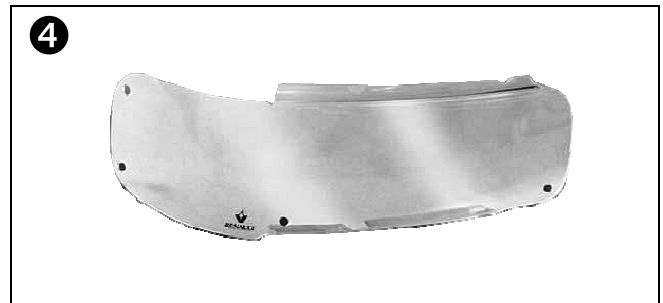

HEADLAMP COVERS

Item	DESCRIPTION	PKG QTY	PART NUMBER		APPLICATION
1	Perspex	Set of 2	M33MO29408K	■	G330/340 Manager G300/340 Maxter
1	Wire Mesh (Black)		MN80MO1578M		
2	Metal Grille (Silver)	Single	R5010133917	■	Kerax
2	Metal Grille	Left	R5010306813		
		Right	R5010306857		
3	Wire Mesh	Single	MN80MO990M2	● ●	G330 Midliner
4	Perspex (w/"Renault" logo)	Set of 2	RHG416	■	H250/340 Premium, Qantum, Kerax