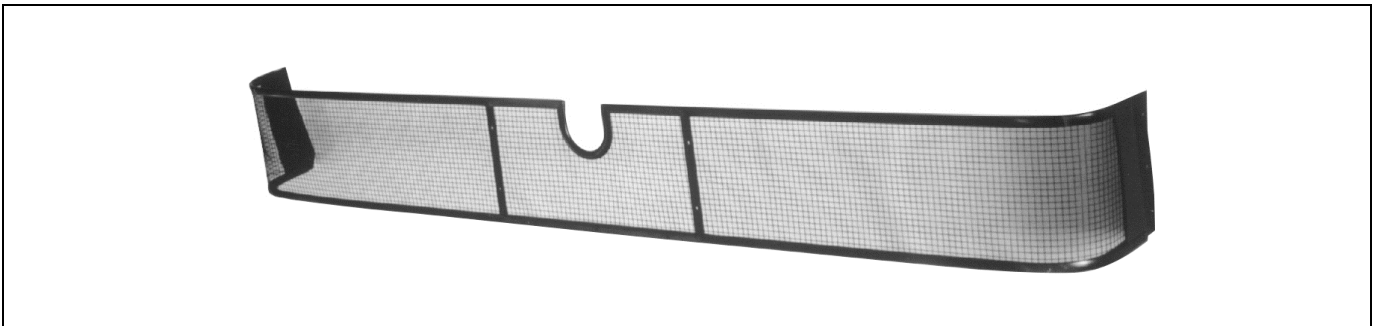

## SUNVISORS

ITEM	DESCRIPTION	PART NUMBER	SUPPORT BRACKET KIT PART No.	APPLICATION
1	Fibreglass	RN80QS652	N80QS653	G260/290 Midliner (w/Day Cab)
1	Fibreglass	RN80QS713M	N80QS653	G260/290 Midliner (w/Sleeper Cab)
1	Fibreglass	MN80QS0652P3	N80QS0653M2	G330 Midliner
1	Fibreglass	MN80QS1572M	Bracket MN80QS1573M      Stay N80QS1574M	G330/340 Manager (w/Low Roof)
	Perspex (Clear)	R5000794451	Includes with Sunvisor	G330/340 Manager (w/High Roof)
2	Perspex (Bronze)	R7420937442	Includes with Sunvisor	H250/340 Premium (w/Standard Roof) Lander, QH Qantum

## STONEGUARDS

DESCRIPTION	COLOUR	PART NUMBER	APPLICATION
Height 8"	Silver	MSG80S	G260/290 Midliner
Height 8"	Silver	MSG81S	G330 Midliner
	Black	MSG81SB	
Height 8"	Silver	MSG86S	G330/340 Manager, G300/340 Maxter
	Black	MSG86SB	
Height 8"	Black	MSG83SB	H250/340 Premium, 370 Kerax
Height 8"	Black	MSG84SB	QH Qantum, 420 Kerax
Height 8"	Black	MSG110SB	Lander

## AIR DEFLECTORS

ITEM	DESCRIPTION	SIDE	PART NUMBER	SUPPORT BRACKET KIT PART No.	APPLICATION
1	Roof Air Deflector (adjustable) Fibreglass	Roof	RN80QS1692M2	Included with Air Deflector	H250/340 Premium, Qantum (w/Day Cab)
	Roof Air Deflector (adjustable) Fibreglass	Roof	RN80QS1692M	N80QS1699M	H250/340 Premium, Qantum (w/Sleeper Cab)
2	Cab-Side Air Deflector Fibreglass	Roof	R5010353233	Included with Air Deflector	
		Right	RN80QS1710	Included with Air Deflector	
		Left	RN80QS1711		
		Right	R7420940790		
Left	R7420940833				