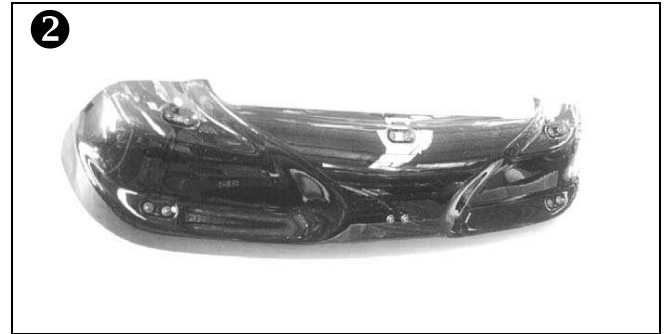

## SUNVISORS

ITEM	DESCRIPTION	PART NUMBER	SUPPORT BRACKET KIT PART No.	APPLICATION
1	Fibreglass	RN80QS652	N80QS653	G260/290 Midliner (w/Day Cab)
1	Fibreglass	RN80QS713M	N80QS653	G260/290 Midliner (w/Sleeper Cab)
1	Fibreglass	MN80QS0652P3	N80QS0653M2	G330 Midliner
1	Fibreglass	MN80QS1572M	Bracket MN80QS1573M      Stay N80QS1574M	G330/340 Manager (w/Low Roof)
	Perspex (Clear)	R5000794451	Includes with Sunvisor	G330/340 Manager (w/High Roof)
2	Perspex (Bronze)	R7420937442	Includes with Sunvisor	H250/340 Premium (w/Standard Roof) Lander, QH Qantum

## STONEGUARDS

DESCRIPTION	COLOUR	PART NUMBER	APPLICATION
Height 8"	Silver	MSG80S	G260/290 Midliner
Height 8"	Silver	MSG81S	G330 Midliner
	Black	MSG81SB	
Height 8"	Silver	MSG86S	G330/340 Manager, G300/340 Maxter
	Black	MSG86SB	
Height 8"	Black	MSG83SB	H250/340 Premium, 370 Kerax
Height 8"	Black	MSG84SB	QH Qantum, 420 Kerax
Height 8"	Black	MSG110SB	Lander

## AIR DEFLECTORS

ITEM	DESCRIPTION	SIDE	PART NUMBER	SUPPORT BRACKET KIT PART No.	APPLICATION
1	Roof Air Deflector (adjustable) Fibreglass	Roof	RN80QS1692M2	Included with Air Deflector	H250/340 Premium, Qantum (w/Day Cab)
	Roof Air Deflector (adjustable) Fibreglass	Roof	RN80QS1692M	N80QS1699M	H250/340 Premium, Qantum (w/Sleeper Cab)
2	Cab-Side Air Deflector Fibreglass	Roof	R5010353233	Included with Air Deflector	
		Right	RN80QS1710	Included with Air Deflector	
		Left	RN80QS1711		
		Right	R7420940790		
Left	R7420940833				