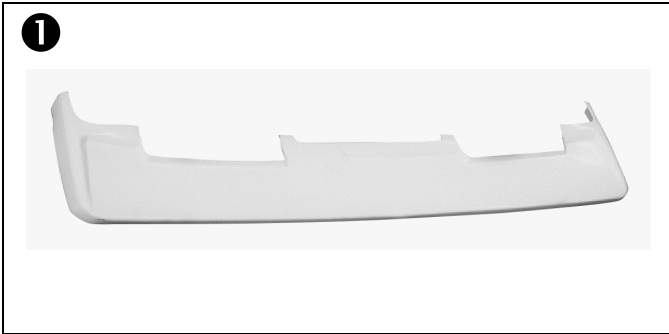

## SUNVISORS

ITEM	DESCRIPTION	PART NUMBER	SUPPORT BRACKET KIT PART No.	APPLICATION
1	Fibreglass	RN80QS652	N80QS653	G260/290 Midliner (w/Day Cab)
1	Fibreglass	RN80QS713M	N80QS653	G260/290 Midliner (w/Sleeper Cab)
1	Fibreglass	MN80QS0652P3	N80QS0653M2	G330 Midliner
1	Fibreglass	MN80QS1572M	Bracket MN80QS1573M      Stay N80QS1574M	G330/340 Manager (w/Low Roof)
	Perspex (Clear)	R5000794451	Includes with Sunvisor	G330/340 Manager (w/High Roof)
2	Perspex (Bronze)	R7420937442	Includes with Sunvisor	H250/340 Premium (w/Standard Roof) Lander, QH Qantum

## STONEGUARDS

DESCRIPTION	COLOUR	PART NUMBER	APPLICATION
Height 8"	Silver	MSG80S	G260/290 Midliner
Height 8"	Silver	MSG81S	G330 Midliner
	Black	MSG81SB	
Height 8"	Silver	MSG86S	G330/340 Manager, G300/340 Maxter
	Black	MSG86SB	
Height 8"	Black	MSG83SB	H250/340 Premium, 370 Kerax
Height 8"	Black	MSG84SB	QH Qantum, 420 Kerax
Height 8"	Black	MSG110SB	Lander

## AIR DEFLECTORS

ITEM	DESCRIPTION	SIDE	PART NUMBER	SUPPORT BRACKET KIT PART No.	APPLICATION
1	Roof Air Deflector (adjustable) Fibreglass	Roof	RN80QS1692M2	Included with Air Deflector	H250/340 Premium, Qantum (w/Day Cab)
	Roof Air Deflector (adjustable) Fibreglass	Roof	RN80QS1692M	N80QS1699M	H250/340 Premium, Qantum (w/Sleeper Cab)
2	Cab-Side Air Deflector Fibreglass	Roof	R5010353233	Included with Air Deflector	
		Right	RN80QS1710	Included with Air Deflector	
		Left	RN80QS1711		
		Right	R7420940790		
Left	R7420940833				